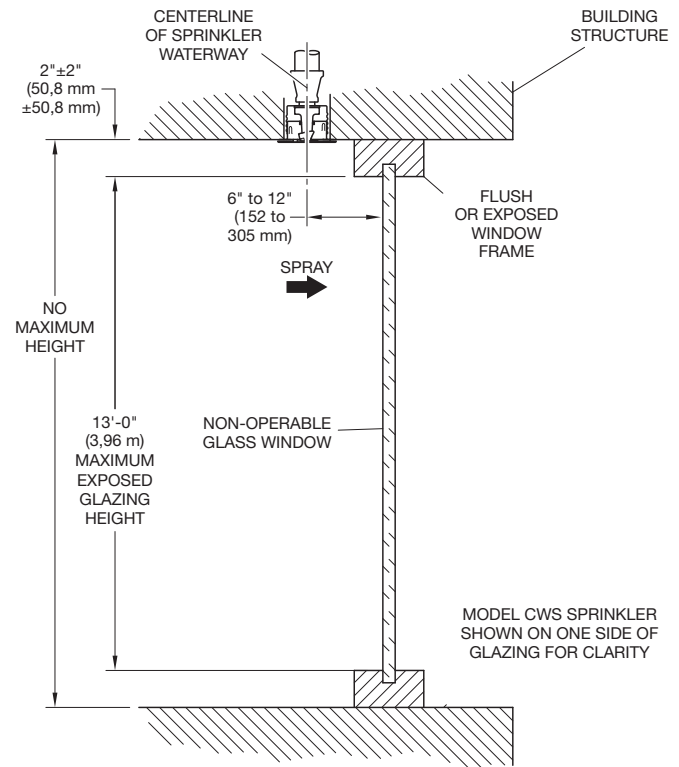

## Available models

Model CWS TY3498 – Concealed Pendent Vertical Sidewall

Model WS TY3388 – Horizontal Sidewall

Model WS TY3488 – Pendent Vertical Sidewall

Model WS Pendent Vertical Sidewall Sprinkler – typical installation