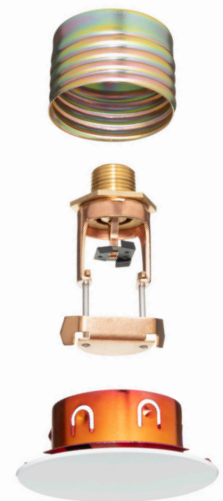

Protect glass and your design

At-A-Glance

The TYCO® Model CWS Window Sprinkler is a specific application sprinkler that is a cost-effective alternative to fire-rated glass. The sprinkler discharges an even coat of water when activated, which cools the window to help prevent shattering in a fire event.

The flat-plate concealed design houses the sprinkler above the ceiling and the cover plate is available in a variety of colors and finishes, as well as in custom, factory-painted colors. This solution offers the cost-saving and aesthetic benefits of using non-fire-rated glass, while also providing an effective fire protection solution that blends into the ceiling.

This sprinkler is part of a full window sprinkler line that includes horizontal sidewall and pendent models. It also joins the TYCO® family of aesthetic fire sprinklers, including commercial flat-plate concealed models.