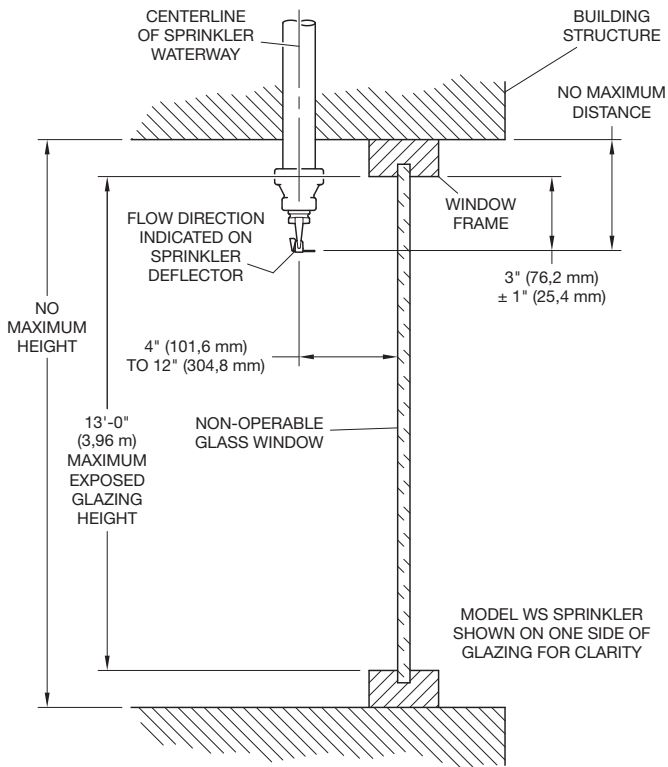

## Available models

Model CWS TY3498 – Concealed Pendent Vertical Sidewall

Model WS TY3388 – Horizontal Sidewall

Model WS TY3488 – Pendent Vertical Sidewall

Model WS Pendent Vertical Sidewall Sprinkler – typical installation