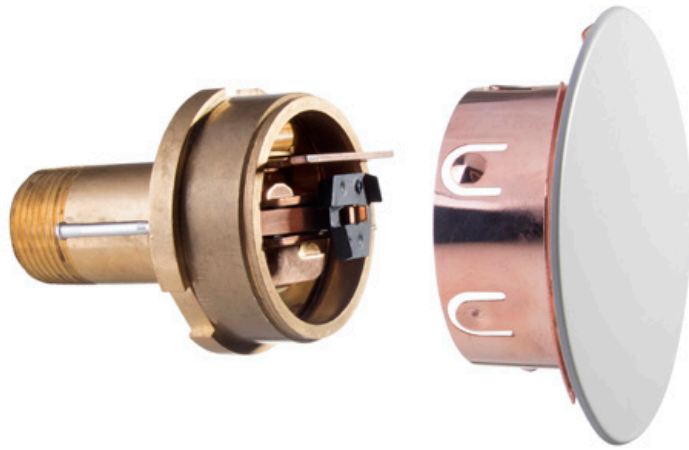

MODEL RFIII ECLH CONCEALED HSW SPRINKLER

Sprinkler Assembly