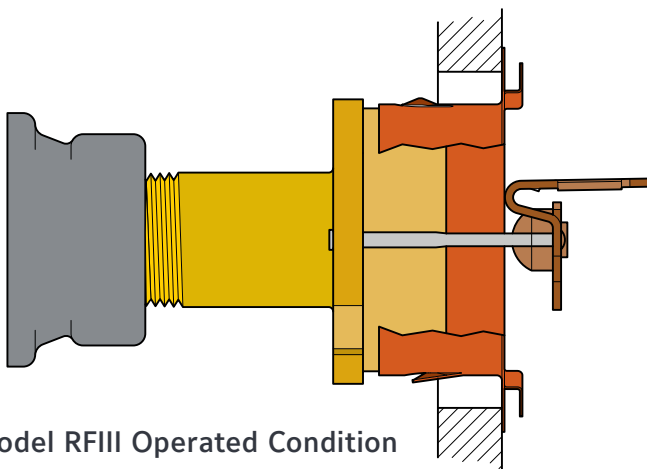

Always refer to the Technical Data Sheet TFP270 for complete description of all listing criteria, design parameters, installation instructions, and care and maintenance guidelines.

Johnson Controls ■ Fire Suppression Products ■ 1400 Pennbrook Parkway, Lansdale, PA 19446
Tel: +1 215-362-0700, (US Toll Free) +1 800-558-5236 ■ www.tyco-fire.com

MODEL RFIII ECLH CONCEALED HSW SPRINKLER

Sprinkler Assembly

Cover Plate Assembly

Model RFIII Operated Condition

Available Cover Plate Finishes	Part Number
Ivory (RAL 1015)	56-204-0-135
Beige (RAL 1001)	56-204-2-135
Pure White (RAL 9010)*	56-204-3-135
Signal White (RAL 9003)**	56-204-4-135
Grey White (RAL 9002)	56-204-5-135
Brown (RAL 8028)	56-204-6-135
Black (RAL 9005)	56-204-7-135
Brushed Brass	56-204-8-135
Brushed Chrome	56-204-9-135
Custom Paint	56-204-X-135