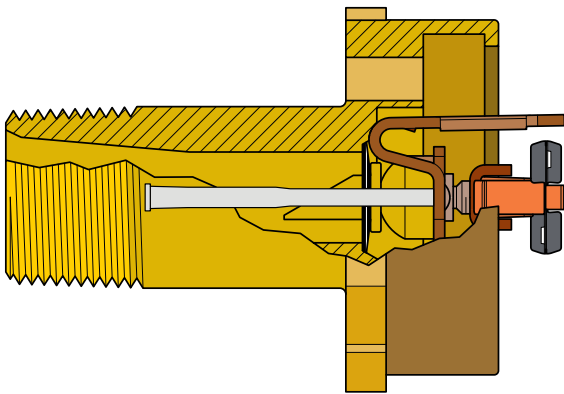

MODEL RFIII ECLH CONCEALED HSW SPRINKLER

Sprinkler Assembly